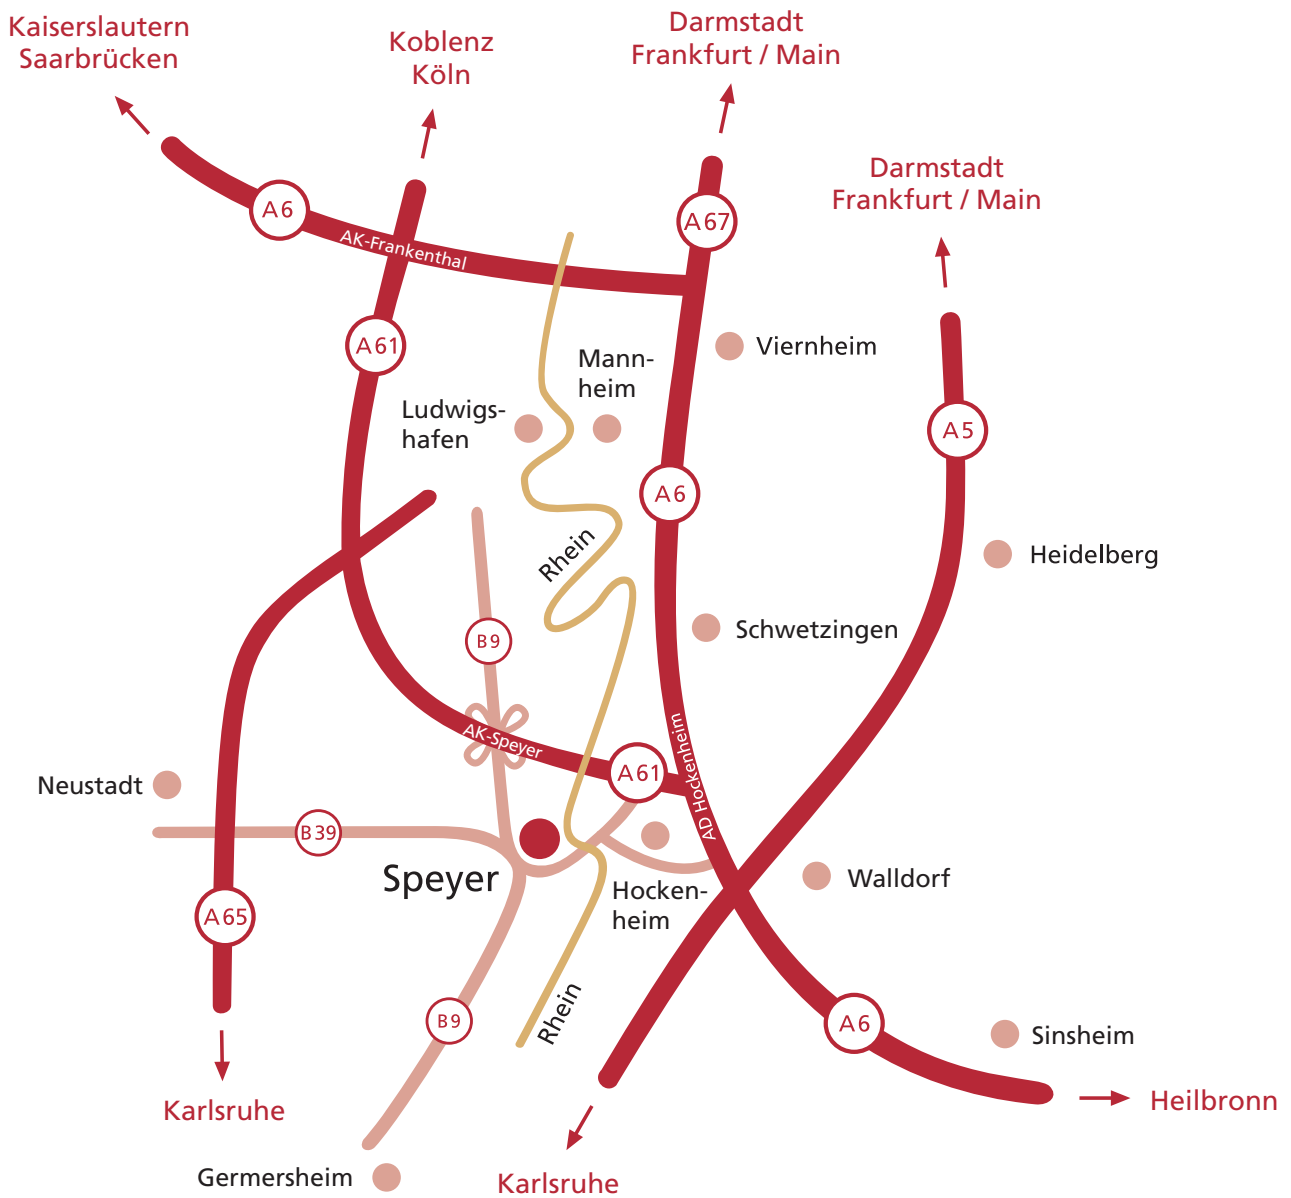

## Hotel Am Wartturm

### Easy to find

- from motorway A6 to A61 direction Speyer
- at motorway junction Speyer to federal road B9 direction Speyer
- exit Speyer-Nord and proceed direction Speyer
- after city-entrance, turn right at the 2nd traffic lights (BMW car dealer)
- after 200m you find us on the left side

## Easy to find

- from motorway A6 to A61 direction Speyer
- at motorway junction Speyer to federal road B9 direction Speyer
- exit Speyer-Nord and proceed direction Speyer
- after city-entrance, turn right at the 2nd traffic lights (BMW car dealer)
- after 200m you find us on the left side