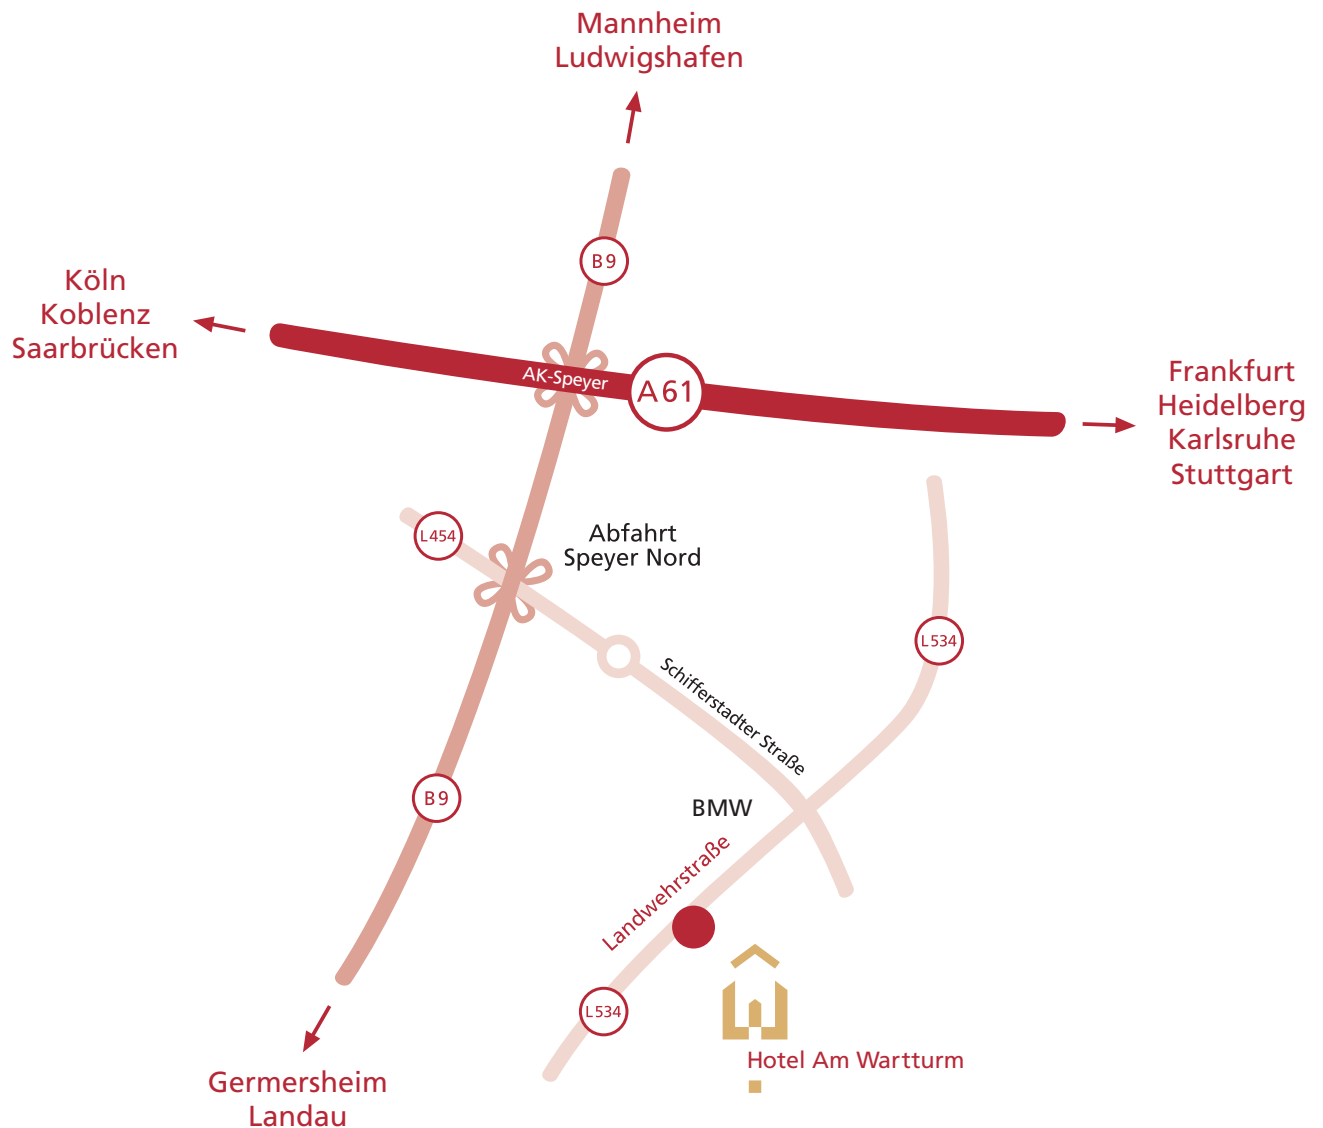

## Hotel Am Wartturm

### Easy to find

- from motorway A6 to A61 direction Speyer
- at motorway junction Speyer to federal road B9 direction Speyer
- exit Speyer-Nord and proceed direction Speyer
- after city-entrance, turn right at the 2nd traffic lights (BMW car dealer)
- after 200m you find us on the left side

## Easy to find

- from motorway A6 to A61 direction Speyer
- at motorway junction Speyer to federal road B9 direction Speyer
- exit Speyer-Nord and proceed direction Speyer
- after city-entrance, turn right at the 2nd traffic lights (BMW car dealer)
- after 200m you find us on the left side